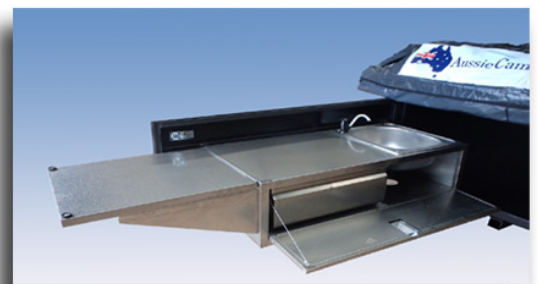

Huge integrated storage box

Heavy duty lift frame on gas struts

Gas ring & jerry can holder as standard

LED lights standard

New 14" Sunraysia Wheels & Tyres

Large stainless steel kitchen (optional)